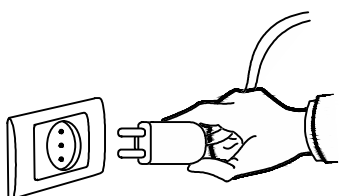

NOVA LUCE

9236233

①

plug it in

②

By rotating
Apply the glass into place

③

Control the switch