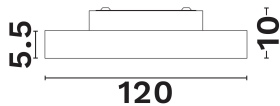

TECHNICAL DRAWING

MATERIAL & COLOR

Product Color	White
Body Material	Aluminium
Cover Material	N/A

APPLICATION & MOUNTING

Ambient Working Temp.	45 C
Type of Protection	IP20
Protection Class IK	IK03
Dimmable	Yes
Type of Dimming (Optional)	Dimming With Controller
Mounting type	Surface
Mounting Depth (cm)	Ceiling
Led Module Replaceable	No
Light Source	Led
Adjustable	No

COMPATIBLE WITH

— On/Off Driver: N/A

— Triac Driver: N/A

— Dali Driver: N/A

NOVA LUCE S.A

Schimatari Viotias
32009, Greece

+30 22620 58 121
+30 22620 56 743

info@novaluce.com
www.novaluce.com