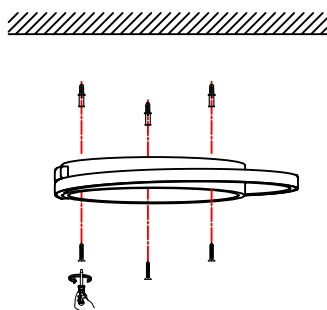

NOVA LUCE

9081206

1

Turn off the general switch

2

Mark & drill holes
Apply plastic anchors & tie up screws

3

Connect wires

4

Fix the mask in place

5

Turn on the general switch