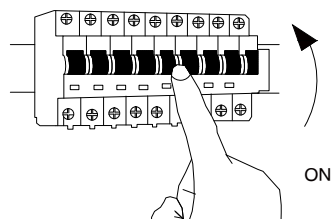

NOVA LUCE

9081206

1

Turn off the general switch

2

Mark & drill holes
Apply plastic anchors & tie up screws

3

Connect wires

4

Fix the mask in place

5

Turn on the general switch