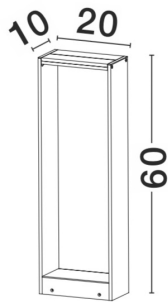

NOVA LUCE

PRODUCT DATASHEET

Version: 001

PRODUCT PHOTOGRAPH

GENERAL INFORMATION

Product Code	713121
Collection	Outdoor
Product Category	Bollard
Product Family	TWIN
Mounting Location	Floor
Application Environment	Outdoor

DIMENSION & WEIGHT

LxWxH (cm)	L: 20 W: 10 H: 60
Cut out (cm)	N/A
Weight (Kgr)	2.5

MATERIAL & COLOR

Product Color	Dark Grey
Body Material	Aluminium-Acrylic

TECHNICAL DRAWING

APPLICATION & MOUNTING

Ambient Working Temp.	Max 40 °C
Type of Protection	IP54
Dimmable	No
Type of Dimming (Optional)	N/A
Mounting type	Surface
Mounting Depth (cm)	N/A
Led Module Replaceable	No
Light Source	LED