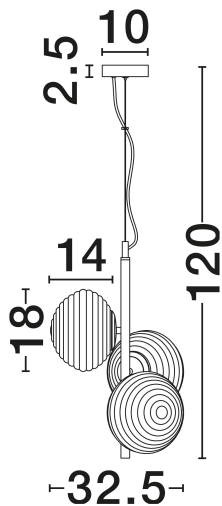

NOVA LUCE

PRODUCT DATASHEET

Version: 001

PRODUCT PHOTOGRAPH

TECHNICAL DRAWING

GENERAL INFORMATION

Product Code	9028849
Collection	Indoor
Product Category	Suspension
Product Family	Allen
Mounting Location	Ceiling
Application Environment	Indoor
Specifications	N/A

DIMENSION & WEIGHT

LxWxH (cm)	D: 32.5 H: 120
Cut Out (cm)	N/A
Weight (Kgr)	1.8

MATERIAL & COLOR

Product Color	Milky White Structured & Matt Gold
Body Material	Glass & Metal

APPLICATION & MOUNTING

Ambient Working Temp.	Max 45°C
Type of Protection	IP20
Dimmable	Yes
Type of Dimming	N/A
Mounting type	Surface
Mounting Depth (cm)	N/A
Led Module Replaceable	Yes
Light Source	E14

Power (Nominal)	3x5W
Input voltage (Nominal)	100-240V
Mains Frequency	50/60Hz

PHOTOMETRICAL DATA

Luminous Flux	N/A
Color Temperature	N/A
Light Color (Designation)	N/A

WARRANTY

Warranty	3 Years
----------	----------------