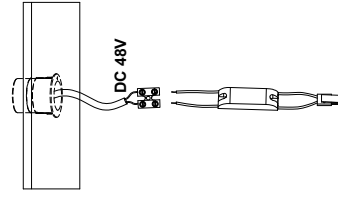

# NOVA LUCE

9492917

1. Turn off the general switch

2. Put the product into place

3. Connect the wires

4. Tight it up

5. Click them together

6. Push to click in place