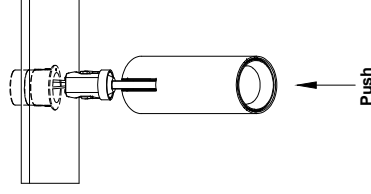

# NOVA LUCE

9492917

1. Turn off the general switch

2. Put the product into place

3. Connect the wires

4. Tight it up

5. Click them together

6. Push to click in place