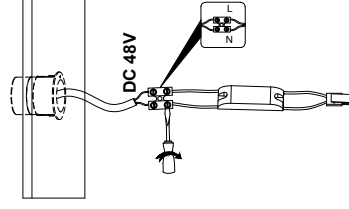

# NOVA LUCE

9492917

1. Turn off the general switch

2. Put the product into place

3. Connect the wires

4. Tight it up

5. Click them together

6. Push to click in place