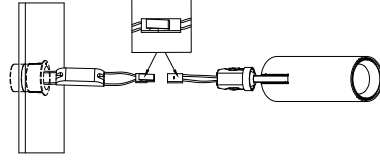

# NOVA LUCE

9492917

1. Turn off the general switch

2. Put the product into place

3. Connect the wires

4. Tight it up

5. Click them together

6. Push to click in place