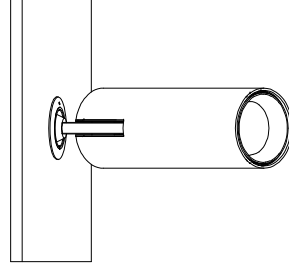

# NOVA LUCE

9492917

1. Turn off the general switch

2. Put the product into place

3. Connect the wires

4. Tight it up

5. Click them together

6. Push to click in place