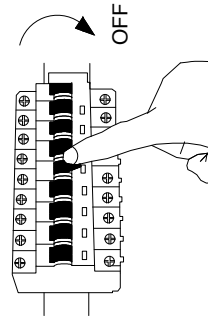

# NOVA LUCE

9492917

1. Turn off the general switch

2. Put the product into place

3. Connect the wires

4. Tight it up

5. Click them together

6. Push to click in place

7. Turn on the general switch