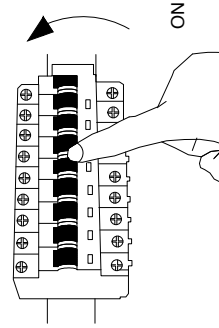

# NOVA LUCE

9492917

1. Turn off the general switch

2. Put the product into place

3. Connect the wires

4. Tight it up

5. Click them together

6. Push to click in place

7. Turn on the general switch