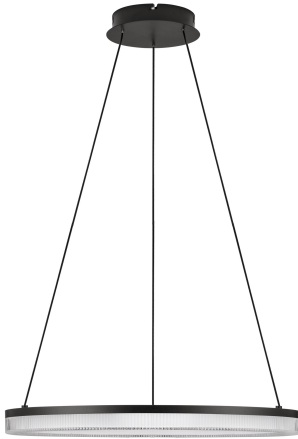

NOVA LUCE

PRODUCT DATASHEET

Version: 001

PRODUCT PHOTOGRAPH