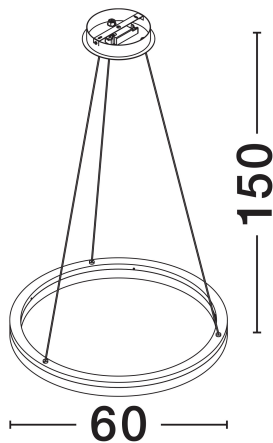

TECHNICAL DRAWING

GENERAL INFORMATION

Product Code	9695503
Collection	Indoor
Product Category	Suspension
Product Family	Lonela
Mounting Location	Wall
Application Environment	Indoor
Specifications	N/A

DIMENSION & WEIGHT

LxWxH (cm)	D: 60 H: 150
Cut Out (cm)	N/A
Weight (Kgr)	3.8

MATERIAL & COLOR

Product Color	Sandy Black
Body Material	Aluminium & Acrylic

APPLICATION & MOUNTING

Ambient Working Temp.	Max 45°C
Type of Protection	IP20
Dimmable	Yes
Type of Dimming	Triac
Mounting type	Surface
Mounting Depth (cm)	N/A
Led Module Replaceable	No
Light Source	LED

NOVA LUCE S.A

Schimatari Viotias
32009, Greece

+30 22620 58 121
+30 22620 56 743

info@novaluce.com
www.novaluce.com