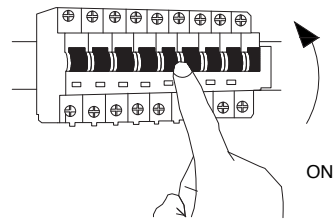

# NOVA LUCE

9695142

1

Turn off the general switch

2

Make a hole

3

Connect wires

4

Apply the element in to place

5

Turn on the general switch