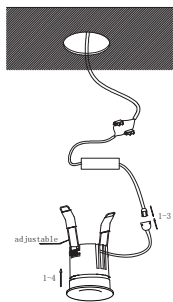

# NOVA LUCE

9695142

1

Turn off the general switch

2

Make a hole

3

Connect wires

4

Apply the element in to place

5

Turn on the general switch