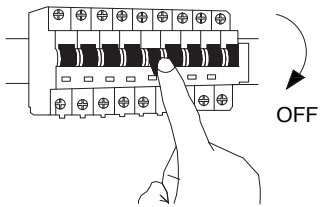

# NOVA LUCE

9695142

1

Turn off the general switch

2

Make a hole

3

Connect wires

4

Apply the element in to place

5

Turn on the general switch