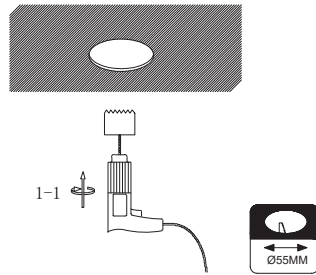

# NOVA LUCE

9695142

1

Turn off the general switch

2

Make a hole

3

Connect wires

4

Apply the element in to place

5

Turn on the general switch