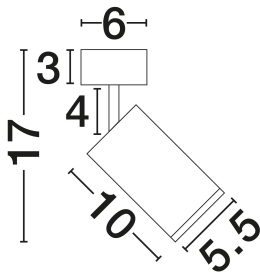

GENERAL INFORMATION

Product Code	9011415
Collection	Indoor
Product Category	Bathroom
Product Family	???
Mounting Location	Ceiling
Application Environment	Indoor
Specifications	N/A

DIMENSION & WEIGHT

LxWxH (cm)	D: 5.5 H: 17
Cut Out (cm)	N/A
Weight (Kgr)	0.205

MATERIAL & COLOR

Product Color	Sandy White & Frosted
Body Material	Aluminium & Acrylic

APPLICATION & MOUNTING

Ambient Working Temp.	Max 45°C
Type of Protection	IP44
Dimmable	Yes
Type of Dimming	N/A
Mounting type	Surface
Mounting Depth (cm)	N/A
Led Module Replaceable	Yes
Light Source	MR16/GU10

NOVA LUCE S.A

Schimatari Viotias
32009, Greece

+30 22620 58 121
+30 22620 56 743

info@novaluce.com
www.novaluce.com