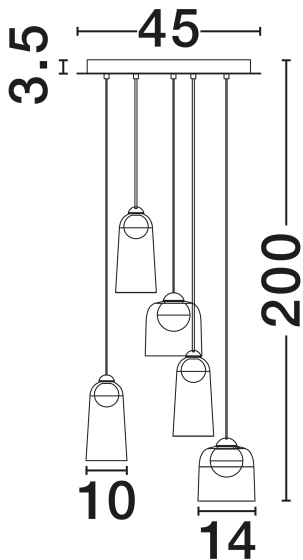

NOVA LUCE

PRODUCT DATASHEET

Version: 001

PRODUCT PHOTOGRAPH

TECHNICAL DRAWING

GENERAL INFORMATION

Product Code	9695274
Collection	Indoor
Product Category	Suspension
Product Family	Dione
Mounting Location	Ceiling
Application Environment	Indoor
Specifications	N/A

DIMENSION & WEIGHT

LxWxH (cm)	D: 45 H: 200
Cut Out (cm)	N/A
Weight (Kgr)	5.6

MATERIAL & COLOR

Product Color	Sandy Black & Smokey
Body Material	Carbon Steel, Aluminium & Acrylic

APPLICATION & MOUNTING

Ambient Working Temp.	Max 45°C
Type of Protection	IP20
Dimmable	No
Type of Dimming	N/A
Mounting type	Surface
Mounting Depth (cm)	N/A
Led Module Replaceable	No
Light Source	LED

Power (Nominal)	25W
Input voltage (Nominal)	220-240V
Mains Frequency	50/60Hz

PHOTOMETRICAL DATA

Luminous Flux	1010lm
Color Temperature	3000K
Light Color (Designation)	Warm White

WARRANTY

Warranty	3 Years
----------	----------------