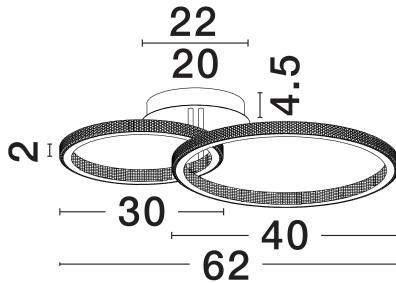

TECHNICAL DRAWING

APPLICATION & MOUNTING

Ambient Working Temp.	Max 45°C
Type of Protection	IP20
Dimmable	Yes
Type of Dimming	Triac
Mounting type	Surface
Mounting Depth (cm)	N/A
Led Module Replaceable	No
Light Source	LED

NOVA LUCE S.A

Schimatari Viotias
32009, Greece

+30 22620 58 121
+30 22620 56 743

info@novaluce.com
www.novaluce.com