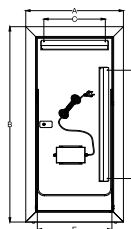

NOVA LUCE

9006038

1

Turn off the general switch

2

A B C D E
750 1500 472 831 572

Map

3

Drill holes & apply screws

4

Adjust

5

Turn on the general switch

6

Plug It In

LED ON/OFF Demister ON/OFF