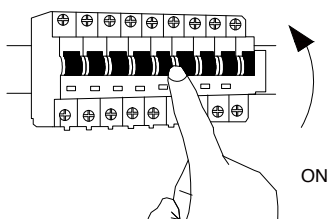

NOVA LUCE

9006038

1

Turn off the general switch

2

A B C D E
750 1500 472 831 572

Map

3

Drill holes & apply screws

4

Adjust

5

Turn on the general switch

6

Plug It In

LED ON/OFF Demister ON/OFF