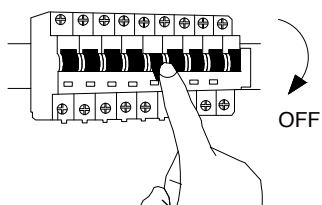

NOVA LUCE

9006038

1

Turn off the general switch

2

A B C D E
750 1500 472 831 572

Map

3

Drill holes & apply screws

4

Adjust

5

Turn on the general switch

6

Plug It In

LED ON/OFF Demister ON/OFF