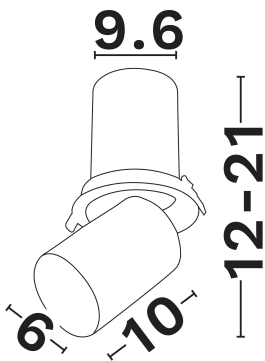

NOVA LUCE

PRODUCT DATASHEET

Version: 001

PRODUCT PHOTOGRAPH

GENERAL INFORMATION

Product Code	7770442
Product Category	Downlights-Semi-Recessed
Product Family	Juno
Mounting Location	Ceiling
Application Environment	Indoor

DIMENSION & WEIGHT

LxWxH (cm)	D: 9.6 H: 12-21 cm
Cut out (cm)	8,5
Weight (Kgr)	N/A

TECHNICAL DRAWING

MATERIAL & COLOR

Product Color	White
Body Material	Aluminium
Cover Material	N/A

APPLICATION & MOUNTING

Ambient Working Temp.	45 C
Type of Protection	IP20
Protection Class IK	IK03
Dimmable	Yes
Type of Dimming (Optional)	Triac/Dali
Mounting type	Recessed
Mounting Depth (cm)	Ceiling
Led Module Replaceable	No
Light Source	Led
Adjustable	Yes

NOVA LUCE

PRODUCT DATASHEET

Version: 001

ELECTRICAL DATA

Power (Nominal)	15
Input voltage (Nominal)	220-240Vac
Mains Frequency	50/60Hz
Output voltage	40Vdc
Output Current	350mA
Power Factor	0,9
Efficiency	>73%
SVM	<0.4
Pst	<1
Class	II

PHOTOMETRICAL DATA

Luminous Flux	1189
Luminous Efficacy	79.3
Color Temperature	3000
Light Color (Designation)	Warm White
CRI	>90
SDCM	<3
Beam Angle	30
UGR	<19

LIFESPAN

Lifetime	50000
----------	--------------