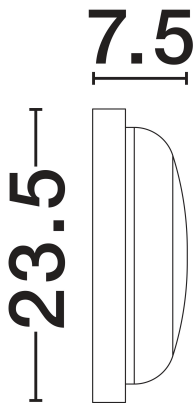

NOVA LUCE

PRODUCT DATASHEET

Version: 001

PRODUCT PHOTOGRAPH

TECHNICAL DRAWING

GENERAL INFORMATION

Product Code	9030769
Collection	Outdoor
Product Category	Ceiling
Product Family	Reo
Mounting Location	Ceiling
Application Environment	Outdoor
Specifications	N/A

DIMENSION & WEIGHT

LxWxH (cm)	D:23.5 H:7.5 cm
Cut out (cm)	N/A
Weight (Kgr)	0.45

MATERIAL & COLOR

Product Color	Sandy Black
Body Material	Pc

APPLICATION & MOUNTING

Ambient Working Temp.	Max 45 oC
Type of Protection	IP65
Dimmable	No
Type of Dimming	N/A
Mounting type	Surface
Mounting Depth (cm)	N/A
Led Module Replaceable	No
Light Source	LED

Power (Nominal)	19w
Input voltage (Nominal)	220-240Vac
Mains Frequency	50/60Hz

PHOTOMETRICAL DATA

Luminous Flux	1636lm
Color Temperature	3000K
Light Color (Designation)	Warm White

WARRANTY

Warranty	3 Years
----------	----------------