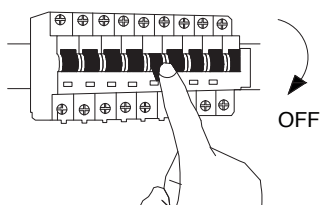

NOVA LUCE

9695228

1 Turn off the general switch

2 Align, Mark, Drill holes & Apply Plastic Anchors With Screws

3 Connect Wires

4 Apply Side Screws

5 Turn on the general switch