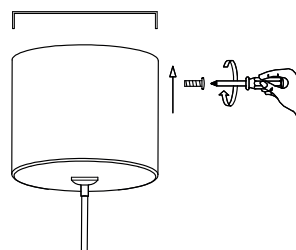

NOVA LUCE

9695228

1 Turn off the general switch

2 Align, Mark, Drill holes & Apply Plastic Anchors With Screws

3 Connect Wires

4 Apply Side Screws

5 Turn on the general switch