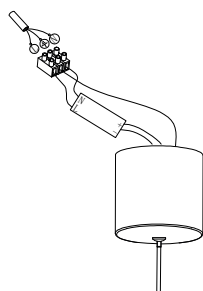

NOVA LUCE

9695228

1 Turn off the general switch

2 Align, Mark, Drill holes & Apply Plastic Anchors With Screws

3 Connect Wires

4 Apply Side Screws

5 Turn on the general switch