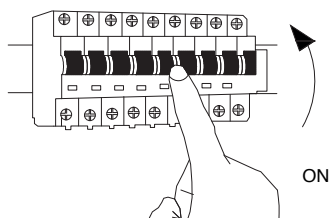

NOVA LUCE

9695228

1 Turn off the general switch

2 Align, Mark, Drill holes & Apply Plastic Anchors With Screws

3 Connect Wires

4 Apply Side Screws

5 Turn on the general switch