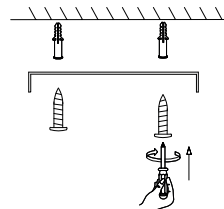

NOVA LUCE

9695228

1 Turn off the general switch

2 Align, Mark, Drill holes & Apply Plastic Anchors With Screws

3 Connect Wires

4 Apply Side Screws

5 Turn on the general switch