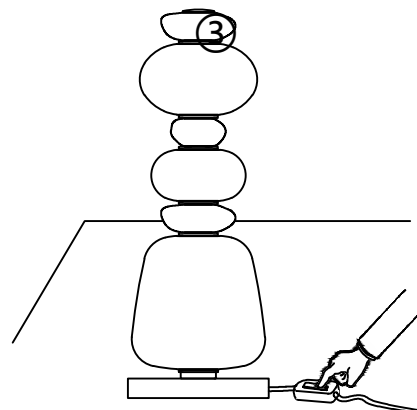

NOVA LUCE

9009207

①

Insert waterproof plug

②

plug it in

③

turn on the switch