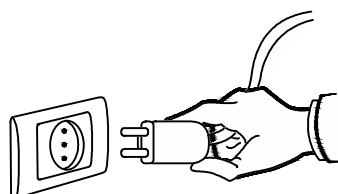

NOVA LUCE

9009207

①

Insert waterproof plug

②

plug it in

③

turn on the switch