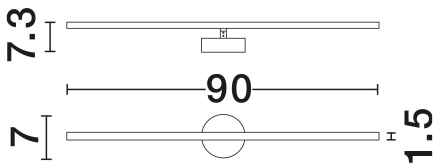

NOVA LUCE

PRODUCT DATASHEET

Version: 001

PRODUCT PHOTOGRAPH

TECHNICAL DRAWING

GENERAL INFORMATION

Product Code	9081101
Collection	Indoor
Product Category	Wall
Product Family	Aden
Mounting Location	Ceiling
Application Environment	Indoor
Specifications	N/A

DIMENSION & WEIGHT

LxWxH (cm)	D: 1.5 W: 7.3 H: 90
Cut Out (cm)	N/A
Weight (Kgr)	0.6

MATERIAL & COLOR

Product Color	Sandy Black
Body Material	Aluminium

APPLICATION & MOUNTING

Ambient Working Temp.	Max 45°C
Type of Protection	IP44
Dimmable	Yes
Type of Dimming	N/A
Mounting type	Surface
Mounting Depth (cm)	N/A
Led Module Replaceable	No
Light Source	LED

NOVA LUCE S.A

Schimatari Viotias
32009, Greece

+30 22620 58 121
+30 22620 56 743

info@novaluce.com
www.novaluce.com