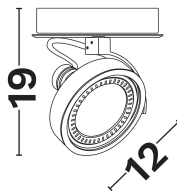

DIMENSION & WEIGHT

LxWxH (cm)	D: 14.5 W: 6 H: 19 cm
Cut out (cm)	N/A
Weight (Kgr)	N/A

TECHNICAL DRAWING

MATERIAL & COLOR

Product Color	Black
Body Material	Aluminium
Cover Material	N/A

APPLICATION & MOUNTING