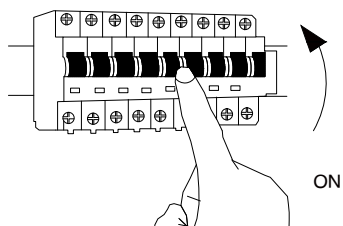

NOVA LUCE

9111261, 9111262

1

Turn off the general switch

2

Align, mark and drill holes
apply plastic anchors & tie up screws

3

Connect the wires

4

Apply the glass

5

Turn on the general switch