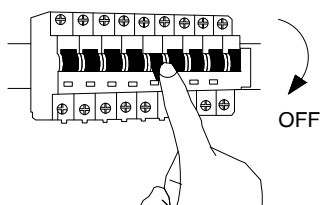

NOVA LUCE

9111261, 9111262

1

Turn off the general switch

2

Align, mark and drill holes
apply plastic anchors & tie up screws

3

Connect the wires

4

Apply the glass

5

Turn on the general switch