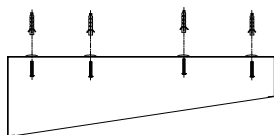

NOVA LUCE

9111261, 9111262

1

Turn off the general switch

2

Align, mark and drill holes
apply plastic anchors & tie up screws

3

Connect the wires

4

Apply the glass

5

Turn on the general switch