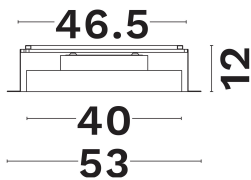

DIMENSION & WEIGHT

LxWxH (cm)	D: 40 H:12 cm
Cut out (cm)	47,5
Weight (Kgr)	N/A

TECHNICAL DRAWING

MATERIAL & COLOR

Product Color	Black
Body Material	Aluminium
Cover Material	N/A

APPLICATION & MOUNTING

Ambient Working Temp.	45 C
Type of Protection	IP20
Protection Class IK	IK03
Dimmable	Yes
Type of Dimming (Optional)	Triac
Mounting type	Trimless
Mounting Depth (cm)	Ceiling
Led Module Replaceable	No
Light Source	Led
Adjustable	Yes

NOVA LUCE

PRODUCT DATASHEET

Version: 001

ELECTRICAL DATA

Power (Nominal)	24
Input voltage (Nominal)	220-240Vac
Mains Frequency	50/60Hz
Output voltage	N/A
Output Current	N/A
Power Factor	N/A
Efficiency	N/A
SVM	N/A
Pst	N/A
Class	I

PHOTOMETRICAL DATA

Luminous Flux	1440
Luminous Efficacy	60
Color Temperature	3000
Light Color (Designation)	Warm White
CRI	>80
SDCM	<3
Beam Angle	120
UGR	N/A

LIFESPAN

Lifetime	50000
----------	--------------