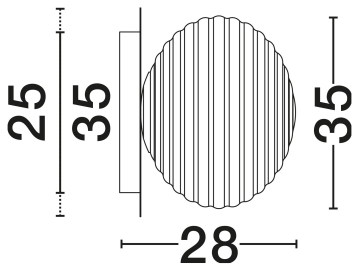

TECHNICAL DRAWING

GENERAL INFORMATION

Product Code	9028845
Collection	Indoor
Product Category	Wall
Product Family	Allen
Mounting Location	Wall
Application Environment	Indoor
Specifications	N/A

DIMENSION & WEIGHT

LxWxH (cm)	D: 35 H: 28
Cut Out (cm)	N/A
Weight (Kgr)	2.3

MATERIAL & COLOR

Product Color	Milky White Structured & Matt Gold
Body Material	Glass & Metal

APPLICATION & MOUNTING

Ambient Working Temp.	Max 45°C
Type of Protection	IP20
Dimmable	Yes
Type of Dimming	N/A
Mounting type	Surface
Mounting Depth (cm)	N/A
Led Module Replaceable	Yes
Light Source	?27

NOVA LUCE S.A

Schimatari Viotias
32009, Greece

+30 22620 58 121
+30 22620 56 743

info@novaluce.com
www.novaluce.com