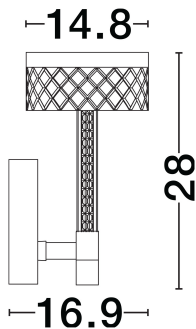

NOVA LUCE

PRODUCT DATASHEET

Version: 001

PRODUCT PHOTOGRAPH

TECHNICAL DRAWING

GENERAL INFORMATION

Product Code	9186946
Collection	Indoor
Product Category	Wall
Product Family	Bion
Mounting Location	Wall
Application Environment	Indoor
Specifications	N/A

DIMENSION & WEIGHT

LxWxH (cm)	D: 14.8 W: 16.9 H: 28
Cut Out (cm)	N/A
Weight (Kgr)	1.2

MATERIAL & COLOR

Product Color	Brass Gold
Body Material	Metal & Acrylic

APPLICATION & MOUNTING

Ambient Working Temp.	Max 45°C
Type of Protection	IP20
Dimmable	No
Type of Dimming	N/A
Mounting type	Surface
Mounting Depth (cm)	N/A
Led Module Replaceable	No
Light Source	LED

Power (Nominal)	8W
Input voltage (Nominal)	220-240V
Mains Frequency	50/60Hz

PHOTOMETRICAL DATA

Luminous Flux	490lm
Color Temperature	3000K
Light Color (Designation)	Warm White

WARRANTY

Warranty	3 Years
----------	----------------