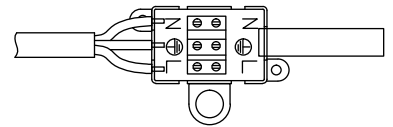

NOVA LUCE

8160162

1

Turn off the general switch

2

Align, mark & drill holes
& apply plastic anchors

3

Connect wires

4

Tie up screws

5

Tie up side screws
to fix it in place

6

Turn on general switch

7