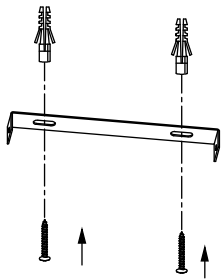

NOVA LUCE

8160162

1

Turn off the general switch

2

Align, mark & drill holes
& apply plastic anchors

3

Connect wires

4

Tie up screws

5

Tie up side screws
to fix it in place

6

Turn on general switch

7