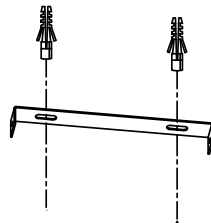

NOVA LUCE

8160162

1

Turn off the general switch

2

Align, mark & drill holes
& apply plastic anchors

3

Connect wires

4

Tie up screws

5

Tie up side screws
to fix it in place

6

Turn on general switch

7