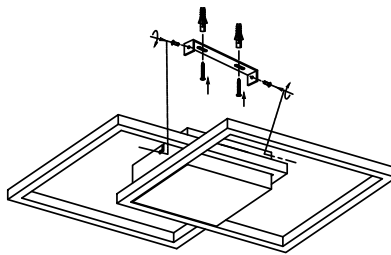

NOVA LUCE

8160162

1

Turn off the general switch

2

Align, mark & drill holes
& apply plastic anchors

3

Connect wires

4

Tie up screws

5

Tie up side screws
to fix it in place

6

Turn on general switch

7