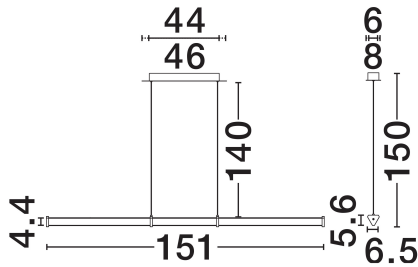

TECHNICAL DRAWING

GENERAL INFORMATION

Product Code	9214130
Collection	Indoor
Product Category	Suspension
Product Family	PHEME
Mounting Location	Wall
Application Environment	Indoor
Specifications	N/A

DIMENSION & WEIGHT

LxWxH (cm)	L: 151 W: 8 H: 150
Cut Out (cm)	N/A
Weight (Kgr)	2.9

MATERIAL & COLOR

Product Color	Brushed Gold
Body Material	Metal & Acrylic

APPLICATION & MOUNTING

Ambient Working Temp.	Max 45°C
Type of Protection	IP20
Dimmable	Yes
Type of Dimming	Triac
Mounting type	Surface
Mounting Depth (cm)	N/A
Led Module Replaceable	No
Light Source	LED

NOVA LUCE S.A

Schimatari Viotias
32009, Greece

+30 22620 58 121
+30 22620 56 743

info@novaluce.com
www.novaluce.com