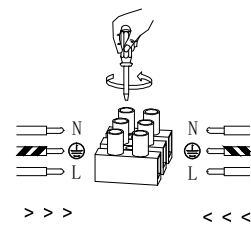

# NOVA LUCE

9009174

1

Turn off the general switch

2

Drill holes & apply plastic anchors  
With screws

3

Connect the wires

4

Apply the side screws

5

Instal glass shade

6

Turn on the general switch