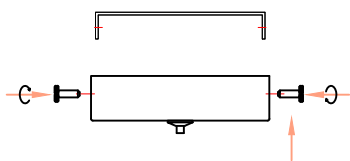

# NOVA LUCE

9009174

1

Turn off the general switch

2

Drill holes & apply plastic anchors  
With screws

3

Connect the wires

4

Apply the side screws

5

Instal glass shade

6

Turn on the general switch