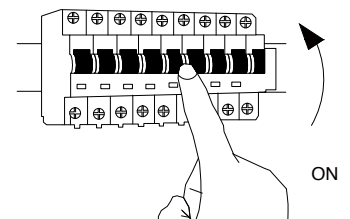

# NOVA LUCE

9009174

1

Turn off the general switch

2

Drill holes & apply plastic anchors  
With screws

3

Connect the wires

4

Apply the side screws

5

Instal glass shade

6

Turn on the general switch