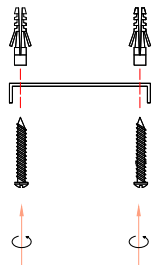

# NOVA LUCE

9009174

1

Turn off the general switch

2

Drill holes & apply plastic anchors  
With screws

3

Connect the wires

4

Apply the side screws

5

Instal glass shade

6

Turn on the general switch