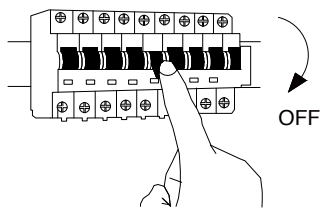

# NOVA LUCE

9009174

1

Turn off the general switch

2

Drill holes & apply plastic anchors  
With screws

3

Connect the wires

4

Apply the side screws

5

Instal glass shade

6

Turn on the general switch