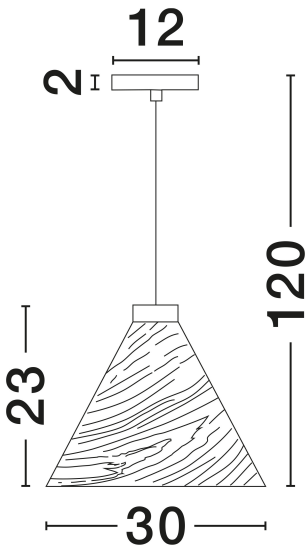

NOVA LUCE

PRODUCT DATASHEET

Version: 001

PRODUCT PHOTOGRAPH

TECHNICAL DRAWING

GENERAL INFORMATION

Product Code	9001070
Collection	Indoor
Product Category	Suspension
Product Family	Elysian
Mounting Location	Ceiling
Application Environment	Indoor
Specifications	N/A

DIMENSION & WEIGHT

LxWxH (cm)	D: 30 H: 120
Cut Out (cm)	N/A
Weight (Kgr)	0.42

MATERIAL & COLOR

Product Color	Natural
Body Material	Wood

APPLICATION & MOUNTING

Ambient Working Temp.	Max 45°C
Type of Protection	IP20
Dimmable	Yes
Type of Dimming	N/A
Mounting type	Surface
Mounting Depth (cm)	N/A
Led Module Replaceable	Yes
Light Source	E27

Power (Nominal)	1x12W
Input voltage (Nominal)	100-240V
Mains Frequency	50/60Hz

PHOTOMETRICAL DATA

Luminous Flux	N/A
Color Temperature	N/A
Light Color (Designation)	N/A

WARRANTY

Warranty	3 Years
----------	----------------