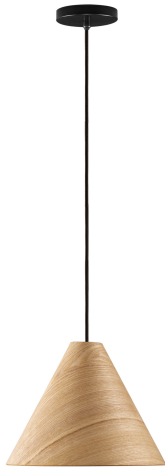

NOVA LUCE

PRODUCT DATASHEET

Version: 001

PRODUCT PHOTOGRAPH

TECHNICAL DRAWING

GENERAL INFORMATION

Product Code	9001070
Collection	Indoor
Product Category	Suspension
Product Family	Elysian
Mounting Location	Ceiling
Application Environment	Indoor
Specifications	N/A

DIMENSION & WEIGHT

LxWxH (cm)	D: 30 H: 120
Cut Out (cm)	N/A
Weight (Kgr)	0.42

MATERIAL & COLOR

Product Color	Natural
Body Material	Wood

APPLICATION & MOUNTING

Ambient Working Temp.	Max 45°C
Type of Protection	IP20
Dimmable	Yes
Type of Dimming	N/A
Mounting type	Surface
Mounting Depth (cm)	N/A
Led Module Replaceable	Yes
Light Source	E27