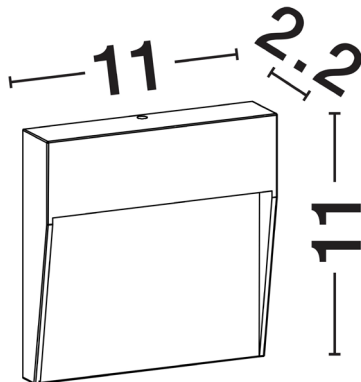

NOVA LUCE

PRODUCT DATASHEET

Version: 001

PRODUCT PHOTOGRAPH

GENERAL INFORMATION

Product Code	9030811
Collection	Outdoor
Product Category	Wall
Product Family	Toby
Mounting Location	Wall
Application Environment	Outdoor
Specifications	Antisalt Protection

DIMENSION & WEIGHT

LxWxH (cm)	L: 17,6 W: 6,3 H: 6,25
Cut out (cm)	N/A
Weight (Kgr)	0.33

TECHNICAL DRAWING

MATERIAL & COLOR

Product Color	Black
Body Material	Aluminium & Pc

APPLICATION & MOUNTING

Ambient Working Temp.	Max 45 oC
Type of Protection	IP54
Dimmable	No
Type of Dimming (Optional)	N/A
Mounting type	Surface
Mounting Depth (cm)	N/A
Led Module Replaceable	No
Light Source	LED

NOVA LUCE S.A

Schimatari Viotias
32009, Greece

+30 22620 58 121
+30 22620 56 743

info@novaluce.com
www.novaluce.com