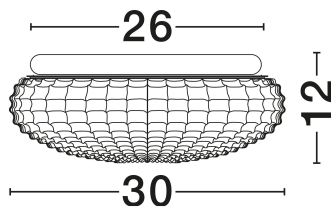

APPLICATION & MOUNTING

Ambient Working Temp.	Max 45°C
Type of Protection	IP44
Dimmable	Yes
Type of Dimming	N/A
Mounting type	Surface
Mounting Depth (cm)	N/A
Led Module Replaceable	Yes
Light Source	E27

NOVA LUCE S.A

Schimatari Viotias
32009, Greece

+30 22620 58 121
+30 22620 56 743

info@novaluce.com
www.novaluce.com