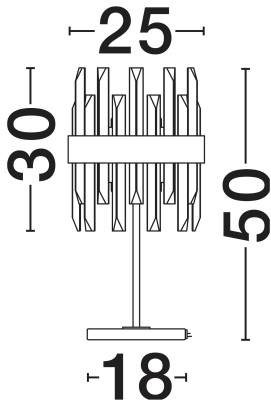

NOVA LUCE

PRODUCT DATASHEET

Version: 001

PRODUCT PHOTOGRAPH

TECHNICAL DRAWING

GENERAL INFORMATION

Product Code	9695122
Collection	Indoor
Product Category	Table
Product Family	Crown
Mounting Location	Table
Application Environment	Indoor
Specifications	N/A

DIMENSION & WEIGHT

LxWxH (cm)	D: 25 H: 50
Cut Out (cm)	N/A
Weight (Kgr)	5

MATERIAL & COLOR

Product Color	Satin Gold
Body Material	Metal & Crystal

APPLICATION & MOUNTING

Ambient Working Temp.	Max 45°C
Type of Protection	IP20
Dimmable	N/A
Type of Dimming	N/A
Mounting type	Surface
Mounting Depth (cm)	N/A
Led Module Replaceable	Yes
Light Source	G9

Power (Nominal)	6x5W
Input voltage (Nominal)	220-240V
Mains Frequency	50/60Hz

PHOTOMETRICAL DATA

Luminous Flux	N/A
Color Temperature	N/A
Light Color (Designation)	N/A

WARRANTY

Warranty	3 Years
----------	----------------