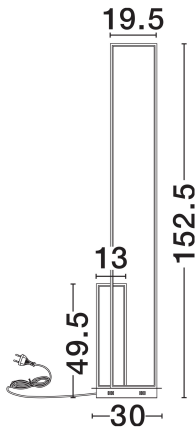

NOVA LUCE

PRODUCT DATASHEET

Version: 001

PRODUCT PHOTOGRAPH

TECHNICAL DRAWING

GENERAL INFORMATION

Product Code	9081824
Collection	Indoor
Product Category	Floor
Product Family	Alis
Mounting Location	Floor
Application Environment	Indoor
Specifications	N/A

DIMENSION & WEIGHT

LxWxH (cm)	L: 30 W: 15 H: 152.5
Cut Out (cm)	N/A
Weight (Kgr)	3.1

MATERIAL & COLOR

Product Color	Sandy Black
Body Material	Aluminium & Acrylic & Steel

APPLICATION & MOUNTING

Ambient Working Temp.	Max 45°C
Type of Protection	IP20
Dimmable	Yes
Type of Dimming	Triac
Mounting type	Surface
Mounting Depth (cm)	N/A
Led Module Replaceable	No
Light Source	LED

Power (Nominal)	45W
Input voltage (Nominal)	220-240V
Mains Frequency	50/60Hz

PHOTOMETRICAL DATA

Luminous Flux	1860lm
Color Temperature	3200K
Light Color (Designation)	Warm White

WARRANTY

Warranty	3 Years
----------	----------------