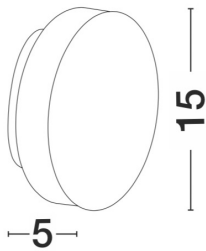

NOVA LUCE

PRODUCT DATASHEET

Version: 001

PRODUCT PHOTOGRAPH

TECHNICAL DRAWING

GENERAL INFORMATION

Product Code	9297191
Collection	Outdoor
Product Category	Wall
Product Family	SUITE
Mounting Location	Wall
Application Environment	Outdoor

DIMENSION & WEIGHT

LxWxH (cm)	D: 15 H: 5
Cut out (cm)	N/A
Weight (Kgr)	0.4

MATERIAL & COLOR

Product Color	Black
Body Material	Aluminium-Acrylic

APPLICATION & MOUNTING

Ambient Working Temp.	Max 40 oC
Type of Protection	IP54
Dimmable	No
Type of Dimming (Optional)	N/A
Mounting type	Surface
Mounting Depth (cm)	N/A
Led Module Replaceable	No
Light Source	LED

Power (Nominal)	10W
Input voltage (Nominal)	220-240Vac
Mains Frequency	50/60Hz

PHOTOMETRICAL DATA

Luminous Flux	1215 lm
Color Temperature	3000K
Light Color (Designation)	Warm White

WARRANTY

Warranty	3 Years
----------	----------------