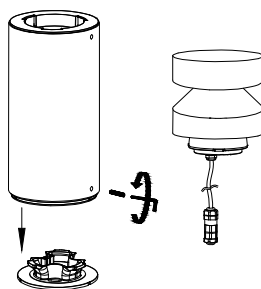

NOVA LUCE

9080141

1

Turn off the general switch

2

Dismantle the product

3

Put it in place & drill holes

4

Apply the nuts

5

Fix it in place

6

Connect the wires

7

By rotating fix it in place