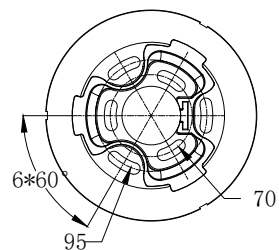

NOVA LUCE

9080141

1

Turn off the general switch

2

Dismantle the product

3

Put it in place & drill holes

4

Apply the nuts

5

Fix it in place

6

Connect the wires

7

By rotating fix it in place