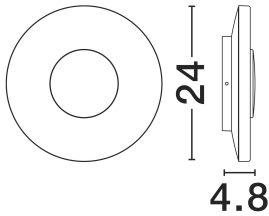

NOVA LUCE

PRODUCT DATASHEET

Version: 001

PRODUCT PHOTOGRAPH

TECHNICAL DRAWING

GENERAL INFORMATION

Product Code	9136446
Collection	Outdoor
Product Category	Wall
Product Family	Cico
Mounting Location	Wall
Application Environment	Outdoor
Specifications	N/A

DIMENSION & WEIGHT

LxWxH (cm)	D:24 W:4.8 cm
Cut out (cm)	N/A
Weight (Kgr)	1.12

MATERIAL & COLOR

Product Color	Sandy Black
Body Material	Aluminium & Pc

APPLICATION & MOUNTING

Ambient Working Temp.	Max 45 oC
Type of Protection	IP65
Dimmable	No
Type of Dimming	N/A
Mounting type	Surface
Mounting Depth (cm)	N/A
Led Module Replaceable	No
Light Source	LED

Power (Nominal)	12w
Input voltage (Nominal)	220-240Vac
Mains Frequency	50/60Hz

PHOTOMETRICAL DATA

Luminous Flux	587lm
Color Temperature	3000K
Light Color (Designation)	Warm White

WARRANTY

Warranty	3 Years
----------	----------------