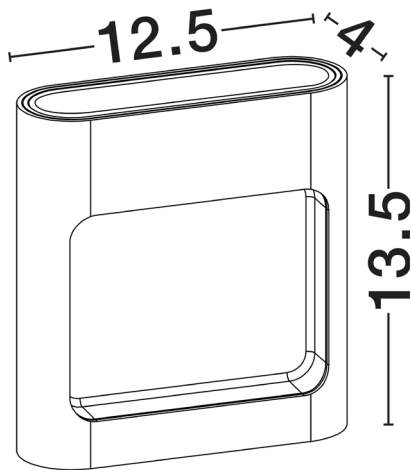

MATERIAL & COLOR

Product Color	White
Body Material	Acrylic & Pc

APPLICATION & MOUNTING

Ambient Working Temp.	Max 45 oC
Type of Protection	IP65
Dimmable	No
Type of Dimming (Optional)	N/A
Mounting type	Surface
Mounting Depth (cm)	N/A
Led Module Replaceable	No
Light Source	LED

NOVA LUCE S.A

Schimatari Viotias
32009, Greece

+30 22620 58 121
+30 22620 56 743

info@novaluce.com
www.novaluce.com