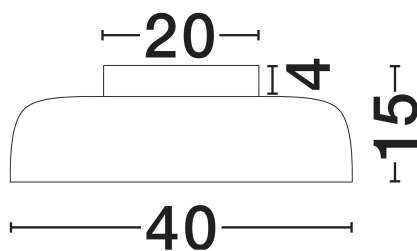

NOVA LUCE

PRODUCT DATASHEET

Version: 001

PRODUCT PHOTOGRAPH

GENERAL INFORMATION

Product Code	9268017
Collection	Indoor
Product Category	Ceiling
Product Family	Noelia
Mounting Location	Ceiling
Application Environment	Indoor
Specifications	N/A

DIMENSION & WEIGHT

LxWxH (cm)	D: 40 H: 15
Cut Out (cm)	N/A
Weight (Kgr)	1.5

MATERIAL & COLOR

Product Color	Bordeaux
Body Material	Steel, Aluminium &Acrylic

TECHNICAL DRAWING

APPLICATION & MOUNTING

Ambient Working Temp.	Max 45°C
Type of Protection	IP20
Dimmable	Yes
Type of Dimming	Triac
Mounting type	Surface
Mounting Depth (cm)	N/A
Led Module Replaceable	No
Light Source	LED

Power (Nominal)	27W
Input voltage (Nominal)	220-240V
Mains Frequency	50/60Hz

PHOTOMETRICAL DATA

Luminous Flux	1224lm
Color Temperature	3000K
Light Color (Designation)	Warm White

WARRANTY

Warranty	3 Years
----------	----------------