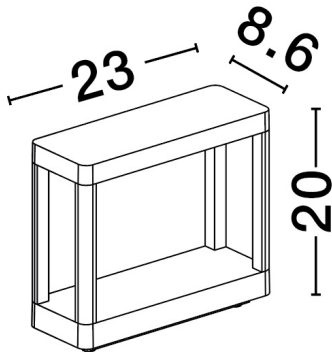

NOVA LUCE

PRODUCT DATASHEET

Version: 001

PRODUCT PHOTOGRAPH

GENERAL INFORMATION

Product Code	9030589
Collection	Outdoor
Product Category	Bollard
Product Family	Cosmic
Mounting Location	Ground
Application Environment	Outdoor
Specifications	

DIMENSION & WEIGHT

LxWxH (cm)	L: 23 W: 8,6 H: 20
Cut out (cm)	N/A
Weight (Kgr)	1.06

TECHNICAL DRAWING

MATERIAL & COLOR

Product Color	Sandy Black
Body Material	Aluminium & Glass

APPLICATION & MOUNTING

Ambient Working Temp.	Max 45 oC
Type of Protection	IP65
Dimmable	No
Type of Dimming (Optional)	N/A
Mounting type	Surface
Mounting Depth (cm)	N/A
Led Module Replaceable	No
Light Source	LED