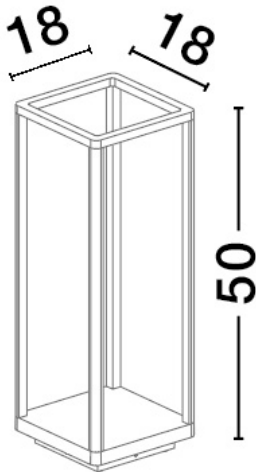

## PRODUCT PHOTOGRAPH

## TECHNICAL DRAWING

## DIMENSION & WEIGHT

LxWxH (cm)	L: 18 W: 18 H: 50
Cut out (cm)	N/A
Weight (Kgr)	1.48