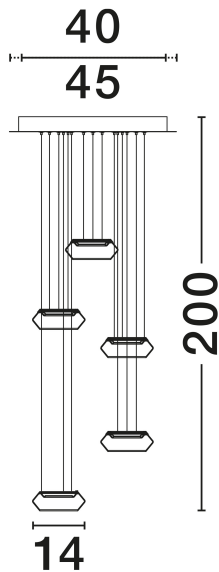

NOVA LUCE

PRODUCT DATASHEET

Version: 001

PRODUCT PHOTOGRAPH

TECHNICAL DRAWING

GENERAL INFORMATION

Product Code	9236103
Collection	Indoor
Product Category	Suspension
Product Family	Jailyn
Mounting Location	Ceiling
Application Environment	Indoor
Specifications	N/A

DIMENSION & WEIGHT

LxWxH (cm)	D: 45 H: 200
Cut Out (cm)	N/A
Weight (Kgr)	3.44

MATERIAL & COLOR

Product Color	Sandy Black & Smokey
Body Material	Aluminium & Glass

APPLICATION & MOUNTING

Ambient Working Temp.	Max 45°C
Type of Protection	IP20
Dimmable	Yes
Type of Dimming	Triac
Mounting type	Surface
Mounting Depth (cm)	N/A
Led Module Replaceable	No
Light Source	LED

Power (Nominal)	40W
Input voltage (Nominal)	220-240V
Mains Frequency	50/60Hz

PHOTOMETRICAL DATA

Luminous Flux	1600lm
Color Temperature	3000K
Light Color (Designation)	Warm White

WARRANTY

Warranty	3 Years
----------	----------------