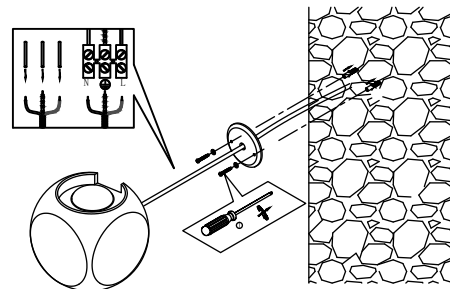

NOVA LUCE

9226214, 9226215
9226216, 9226217

1

Turn off the general switch

2

Mark, drill holes, apply plastic anchors
& Tie up screws to make it stable

3

Connect wires

4

Fix it in place by tying up side screws

5

Turn on the general switch