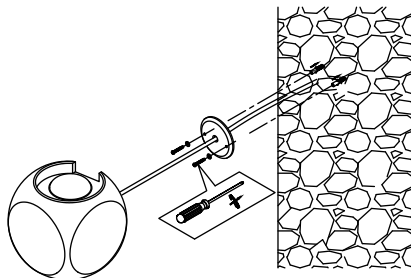

NOVA LUCE

9226214, 9226215
9226216, 9226217

1

Turn off the general switch

2

Mark, drill holes, apply plastic anchors
& Tie up screws to make it stable

3

Connect wires

4

Fix it in place by tying up side screws

5

Turn on the general switch