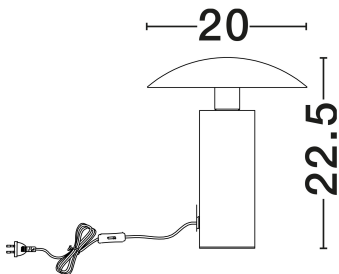

NOVA LUCE

PRODUCT DATASHEET

Version: 001

PRODUCT PHOTOGRAPH

TECHNICAL DRAWING

GENERAL INFORMATION

Product Code	9011321
Collection	Indoor
Product Category	Table
Product Family	Karpos
Mounting Location	Table
Application Environment	Indoor
Specifications	N/A

DIMENSION & WEIGHT

LxWxH (cm)	D: 20 H: 22.5
Cut Out (cm)	N/A
Weight (Kgr)	0.683

MATERIAL & COLOR

Product Color	Matt Black
Body Material	Metal

APPLICATION & MOUNTING

Ambient Working Temp.	Max 45°C
Type of Protection	IP20
Dimmable	No
Type of Dimming	N/A
Mounting type	Surface
Mounting Depth (cm)	N/A
Led Module Replaceable	No
Light Source	LED

Power (Nominal)	5W
Input voltage (Nominal)	220-240V
Mains Frequency	50/60Hz

PHOTOMETRICAL DATA

Luminous Flux	264lm
Color Temperature	3000K
Light Color (Designation)	Warm White

WARRANTY

Warranty	3 Years
----------	----------------