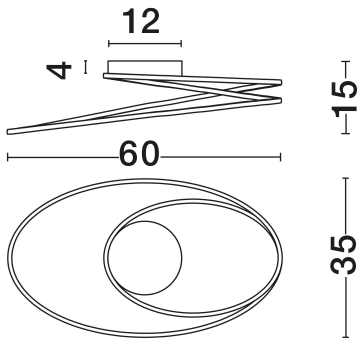

NOVA LUCE

PRODUCT DATASHEET

Version: 001

PRODUCT PHOTOGRAPH

GENERAL INFORMATION

Product Code	8101203
Collection	Indoor
Product Category	Ceiling
Product Family	Viarregio
Mounting Location	Ceiling
Application Environment	Indoor
Specifications	N/A

DIMENSION & WEIGHT

LxWxH (cm)	L: 60 W: 35 H: 15
Cut Out (cm)	N/A
Weight (Kgr)	0.71

MATERIAL & COLOR

Product Color	Chrome
Body Material	Aluminium & Acrylic

TECHNICAL DRAWING

APPLICATION & MOUNTING

Ambient Working Temp.	Max 45°C
Type of Protection	IP20
Dimmable	No
Type of Dimming	N/A
Mounting type	Surface
Mounting Depth (cm)	N/A
Led Module Replaceable	No
Light Source	LED

NOVA LUCE S.A

Schimatari Viotias
32009, Greece

+30 22620 58 121
+30 22620 56 743

info@novaluce.com
www.novaluce.com