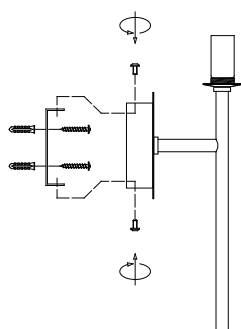

NOVA LUCE

9960271

1

Turn off the general switch

2

Align, mark and drill holes
to apply the screws

3

Connect the wires

4

Apply the side screws

5

Insert the bulb

6

By rotating apply the glass

7

Turn on the general switch