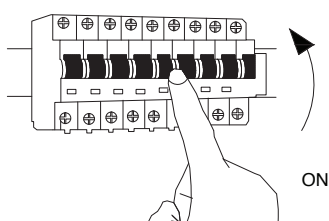

NOVA LUCE

9960271

1

Turn off the general switch

2

Align, mark and drill holes
to apply the screws

3

Connect the wires

4

Apply the side screws

5

Insert the bulb

6

By rotating apply the glass

7

Turn on the general switch