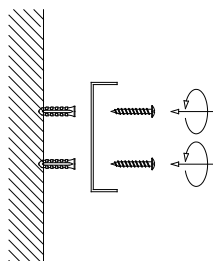

NOVA LUCE

9960271

1

Turn off the general switch

2

Align, mark and drill holes
to apply the screws

3

Connect the wires

4

Apply the side screws

5

Insert the bulb

6

By rotating apply the glass

7

Turn on the general switch