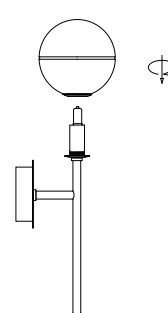

NOVA LUCE

9960271

1

Turn off the general switch

2

Align, mark and drill holes
to apply the screws

3

Connect the wires

4

Apply the side screws

5

Insert the bulb

6

By rotating apply the glass

7

Turn on the general switch