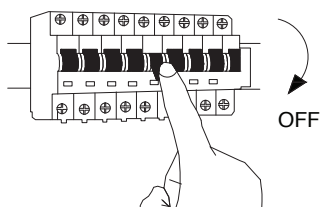

NOVA LUCE

9960271

1

Turn off the general switch

2

Align, mark and drill holes
to apply the screws

3

Connect the wires

4

Apply the side screws

5

Insert the bulb

6

By rotating apply the glass

7

Turn on the general switch