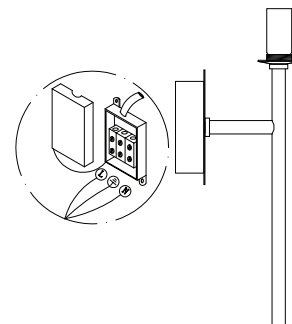

NOVA LUCE

9960271

1

Turn off the general switch

2

Align, mark and drill holes
to apply the screws

3

Connect the wires

4

Apply the side screws

5

Insert the bulb

6

By rotating apply the glass

7

Turn on the general switch