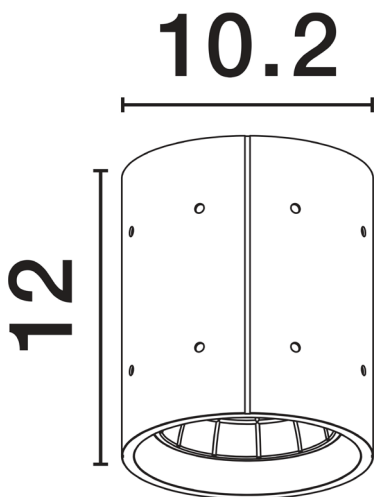

NOVA LUCE

PRODUCT DATASHEET

Version: 001

PRODUCT PHOTOGRAPH

TECHNICAL DRAWING

GENERAL INFORMATION

Product Code	9540227
Collection	Outdoor
Product Category	Ceiling
Product Family	Ritz
Mounting Location	Ceiling
Application Environment	Outdoor
Specifications	

DIMENSION & WEIGHT

LxWxH (cm)	D: 10,2 H: 12
Cut out (cm)	N/A
Weight (Kgr)	1.1

MATERIAL & COLOR

Product Color	Grey
Body Material	Concrete

APPLICATION & MOUNTING

Ambient Working Temp.	(-15°C) ~ (+60°C)
Type of Protection	IP65
Dimmable	No
Type of Dimming (Optional)	N/A
Mounting type	Surface
Mounting Depth (cm)	N/A
Led Module Replaceable	Yes
Light Source	LED

Power (Nominal)	10 W
Input voltage (Nominal)	220-240Vac
Mains Frequency	50/60Hz

PHOTOMETRICAL DATA

Luminous Flux	1044 lm
Color Temperature	3000 K
Light Color (Designation)	Warm White

WARRANTY

Warranty	3 Years
----------	----------------