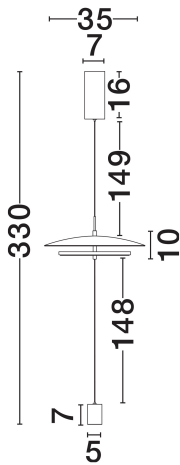

NOVA LUCE

PRODUCT DATASHEET

Version: 001

PRODUCT PHOTOGRAPH

TECHNICAL DRAWING

GENERAL INFORMATION

Product Code	9580701
Collection	Indoor
Product Category	Floor
Product Family	Olos
Mounting Location	Floor
Application Environment	Indoor
Specifications	N/A

DIMENSION & WEIGHT

LxWxH (cm)	D: 35 H: 330
Cut Out (cm)	N/A
Weight (Kgr)	2.9

MATERIAL & COLOR

Product Color	Sandy White & Chrome
Body Material	Aluminium & Mirror

APPLICATION & MOUNTING

Ambient Working Temp.	Max 45°C
Type of Protection	IP20
Dimmable	Yes
Type of Dimming	Triac
Mounting type	Surface
Mounting Depth (cm)	N/A
Led Module Replaceable	No
Light Source	LED

Power (Nominal)	21W
Input voltage (Nominal)	220-240V
Mains Frequency	50/60Hz

PHOTOMETRICAL DATA

Luminous Flux	918lm
Color Temperature	3000K
Light Color (Designation)	Warm White

WARRANTY

Warranty	3 Years
----------	----------------