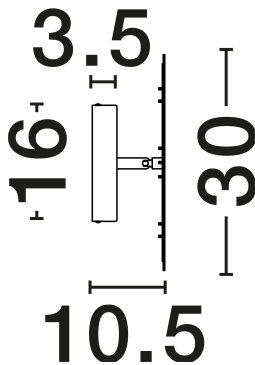

NOVA LUCE

PRODUCT DATASHEET

Version: 001

PRODUCT PHOTOGRAPH

TECHNICAL DRAWING

GENERAL INFORMATION

Product Code	9580601
Collection	Indoor
Product Category	Wall
Product Family	Alida
Mounting Location	Wall
Application Environment	Indoor
Specifications	N/A

DIMENSION & WEIGHT

LxWxH (cm)	D: 30 H: 10.5
Cut Out (cm)	N/A
Weight (Kgr)	2.2

MATERIAL & COLOR

Product Color	/
Body Material	Mirror, Steel & Acrylic

APPLICATION & MOUNTING

Ambient Working Temp.	Max 45°C
Type of Protection	IP20
Dimmable	Yes
Type of Dimming	Triac
Mounting type	Surface
Mounting Depth (cm)	N/A
Led Module Replaceable	No
Light Source	LED

Power (Nominal)	20W
Input voltage (Nominal)	220-240V
Mains Frequency	50/60Hz

PHOTOMETRICAL DATA

Luminous Flux	1000lm
Color Temperature	2700K
Light Color (Designation)	Warm White

WARRANTY

Warranty	3 Years
----------	----------------