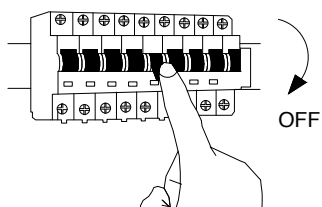

NOVA LUCE

9695180 9695181

1

Turn off the general switch

2

Drill holes & apply plastic anchors
With screws

3

Connect the wires and rotate the
object to put it in place

4

Turn on the general switch