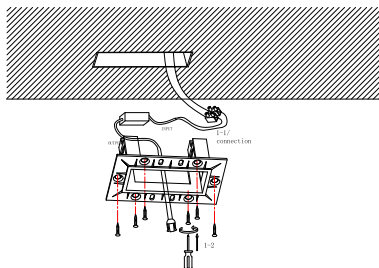

NOVA LUCE

9695180 9695181

1

Turn off the general switch

2

Drill holes & apply plastic anchors
With screws

3

Connect the wires and rotate the
object to put it in place

4

Turn on the general switch