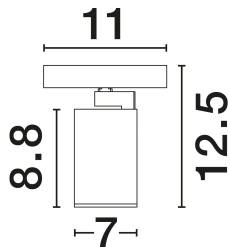

NOVA LUCE

PRODUCT DATASHEET

Version: 001

PRODUCT PHOTOGRAPH

GENERAL INFORMATION

Product Code	9030778
Collection	Indoor
Product Category	Ceiling
Product Family	Esto
Mounting Location	Ceiling
Application Environment	Indoor
Specifications	N/A

DIMENSION & WEIGHT

LxWxH (cm)	D: 7 W: 11 H: 12.5
Cut Out (cm)	N/A
Weight (Kgr)	0.266

MATERIAL & COLOR

Product Color	Sandy White
Body Material	Aluminium

TECHNICAL DRAWING

APPLICATION & MOUNTING

Ambient Working Temp.	Max 45°C
Type of Protection	IP20
Dimmable	Yes
Type of Dimming	N/A
Mounting type	Surface
Mounting Depth (cm)	N/A
Led Module Replaceable	Yes
Light Source	GU10

Power (Nominal)	1x10W
Input voltage (Nominal)	100-240V
Mains Frequency	50/60Hz

PHOTOMETRICAL DATA

Luminus Flux	N/A
Color Temperature	N/A
Light Color (Designation)	N/A

WARRANTY

Warranty	3 Years
----------	----------------