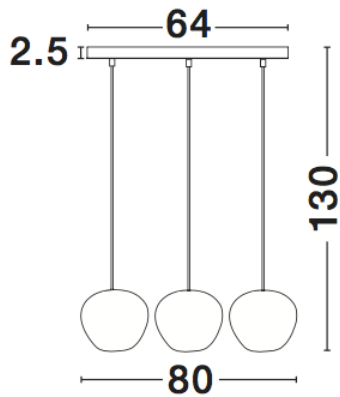

NOVA LUCE

PRODUCT DATASHEET

Version: 001

PRODUCT PHOTOGRAPH

TECHNICAL DRAWING

GENERAL INFORMATION

Product Code	8436405
Collection	Decorative
Product Category	Suspension
Product Family	Cedro
Mounting Location	Ceiling
Application Environment	Indoor

DIMENSION & WEIGHT

LxWxH (cm)	D: 80 H: 130
Cut out (cm)	N/A
Weight (Kgr)	1.9

MATERIAL & COLOR

Product Color	Black & Bronze & Black
Body Material	Metal & Glass

APPLICATION & MOUNTING

Ambient Working Temp.	Max 45 °C
Type of Protection	IP20
Dimmable	Depends on the lamp
Type of Dimming (Optional)	N/A
Mounting type	Ceiling
Mounting Depth (cm)	N/A
Led Module Replaceable	Yes
Light Source	LED E27

Power (Nominal)	Depends on the lamp
Input voltage (Nominal)	220-240Vac
Mains Frequency	50/60Hz

PHOTOMETRICAL DATA

Luminous Flux	Depends on the lamp
Color Temperature	Depends on the lamp
Light Color (Designation)	N/A