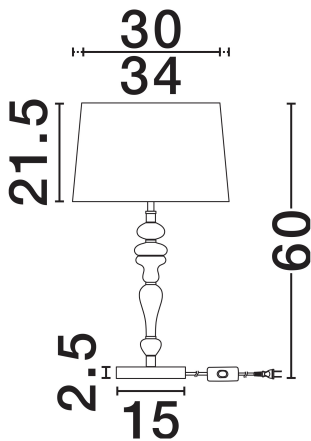

NOVA LUCE

PRODUCT DATASHEET

Version: 001

PRODUCT PHOTOGRAPH

TECHNICAL DRAWING

GENERAL INFORMATION

Product Code	9009148
Collection	Indoor
Product Category	Table
Product Family	Damo
Mounting Location	Table
Application Environment	Indoor
Specifications	N/A

DIMENSION & WEIGHT

LxWxH (cm)	D: 34 H: 60
Cut Out (cm)	N/A
Weight (Kgr)	0.63

MATERIAL & COLOR

Product Color	Soft Orange & Brown
Body Material	Metal, Ceramic & Fabric

APPLICATION & MOUNTING

Ambient Working Temp.	Max 45°C
Type of Protection	IP20
Dimmable	N/A
Type of Dimming	N/A
Mounting type	Surface
Mounting Depth (cm)	N/A
Led Module Replaceable	Yes
Light Source	E27