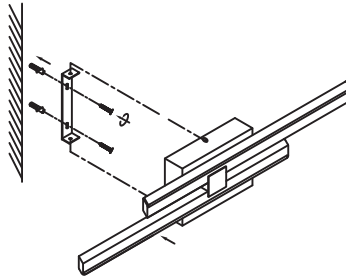

NOVA LUCE

9081808 9081809

①

Turn off the general switch

②

Align, mark & drill holes
Tie up the screws

③

Connect wires

④

Apply the side screws

⑤

Turn on the general switch