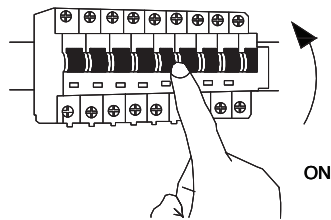

NOVA LUCE

9081808 9081809

①

Turn off the general switch

②

Align, mark & drill holes
Tie up the screws

③

Connect wires

④

Apply the side screws

⑤

Turn on the general switch