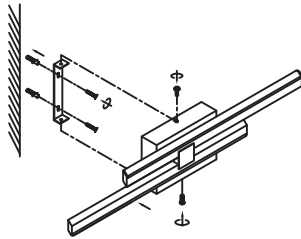

NOVA LUCE

9081808 9081809

①

Turn off the general switch

②

Align, mark & drill holes
Tie up the screws

③

Connect wires

④

Apply the side screws

⑤

Turn on the general switch