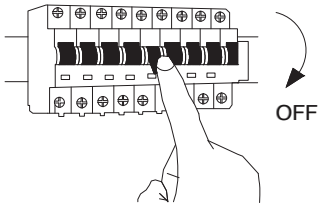

NOVA LUCE

9081808 9081809

①

Turn off the general switch

②

Align, mark & drill holes
Tie up the screws

③

Connect wires

④

Apply the side screws

⑤

Turn on the general switch