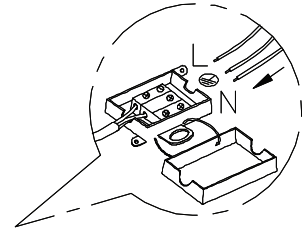

NOVA LUCE

9081808 9081809

①

Turn off the general switch

②

Align, mark & drill holes
Tie up the screws

③

Connect wires

④

Apply the side screws

⑤

Turn on the general switch